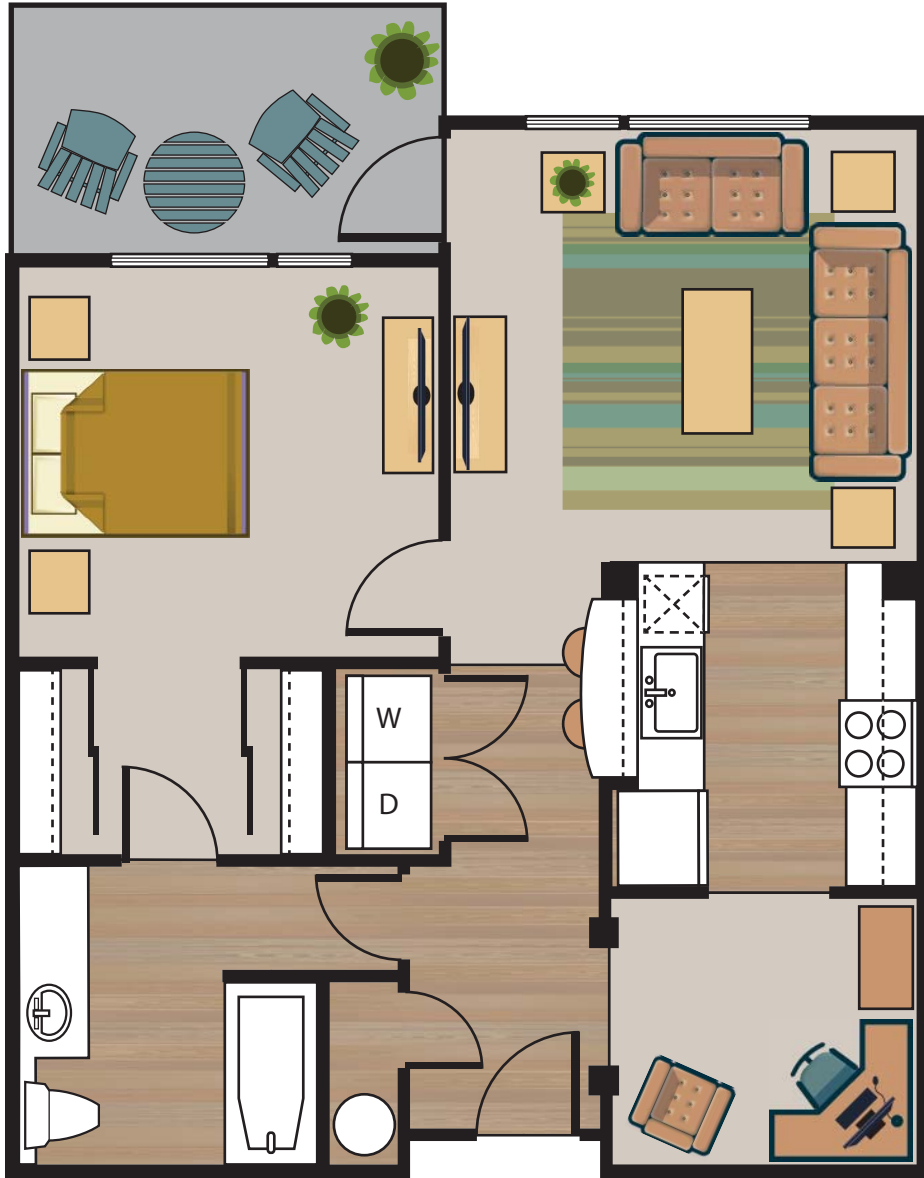

  
THE  
**BRISTOL**  
AT SOUTHPORT

**Portofino**

1 Bedroom, 1 Bath Plus Den

Approx. 740 Sq Ft